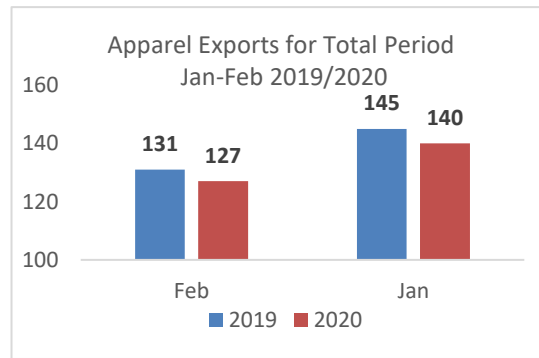

## Report on Egyptian Apparel Exports performance January To February 2019/2020

### Total apparel exports in Jan & Feb 2019/2020

Value: in M/USD

Apparel Exports	Jan	Feb	Total
<b>2019</b>	<b>145</b>	<b>131</b>	<b>277</b>
<b>2020</b>	<b>140</b>	<b>127</b>	<b>267</b>
<b>%</b>	<b>-3%</b>	<b>-4%</b>	<b>-3%</b>

The Previous Graph shows that Total apparel exports for Total period Jan-Feb 2020 decreased by 3% compared to same period of 2019.